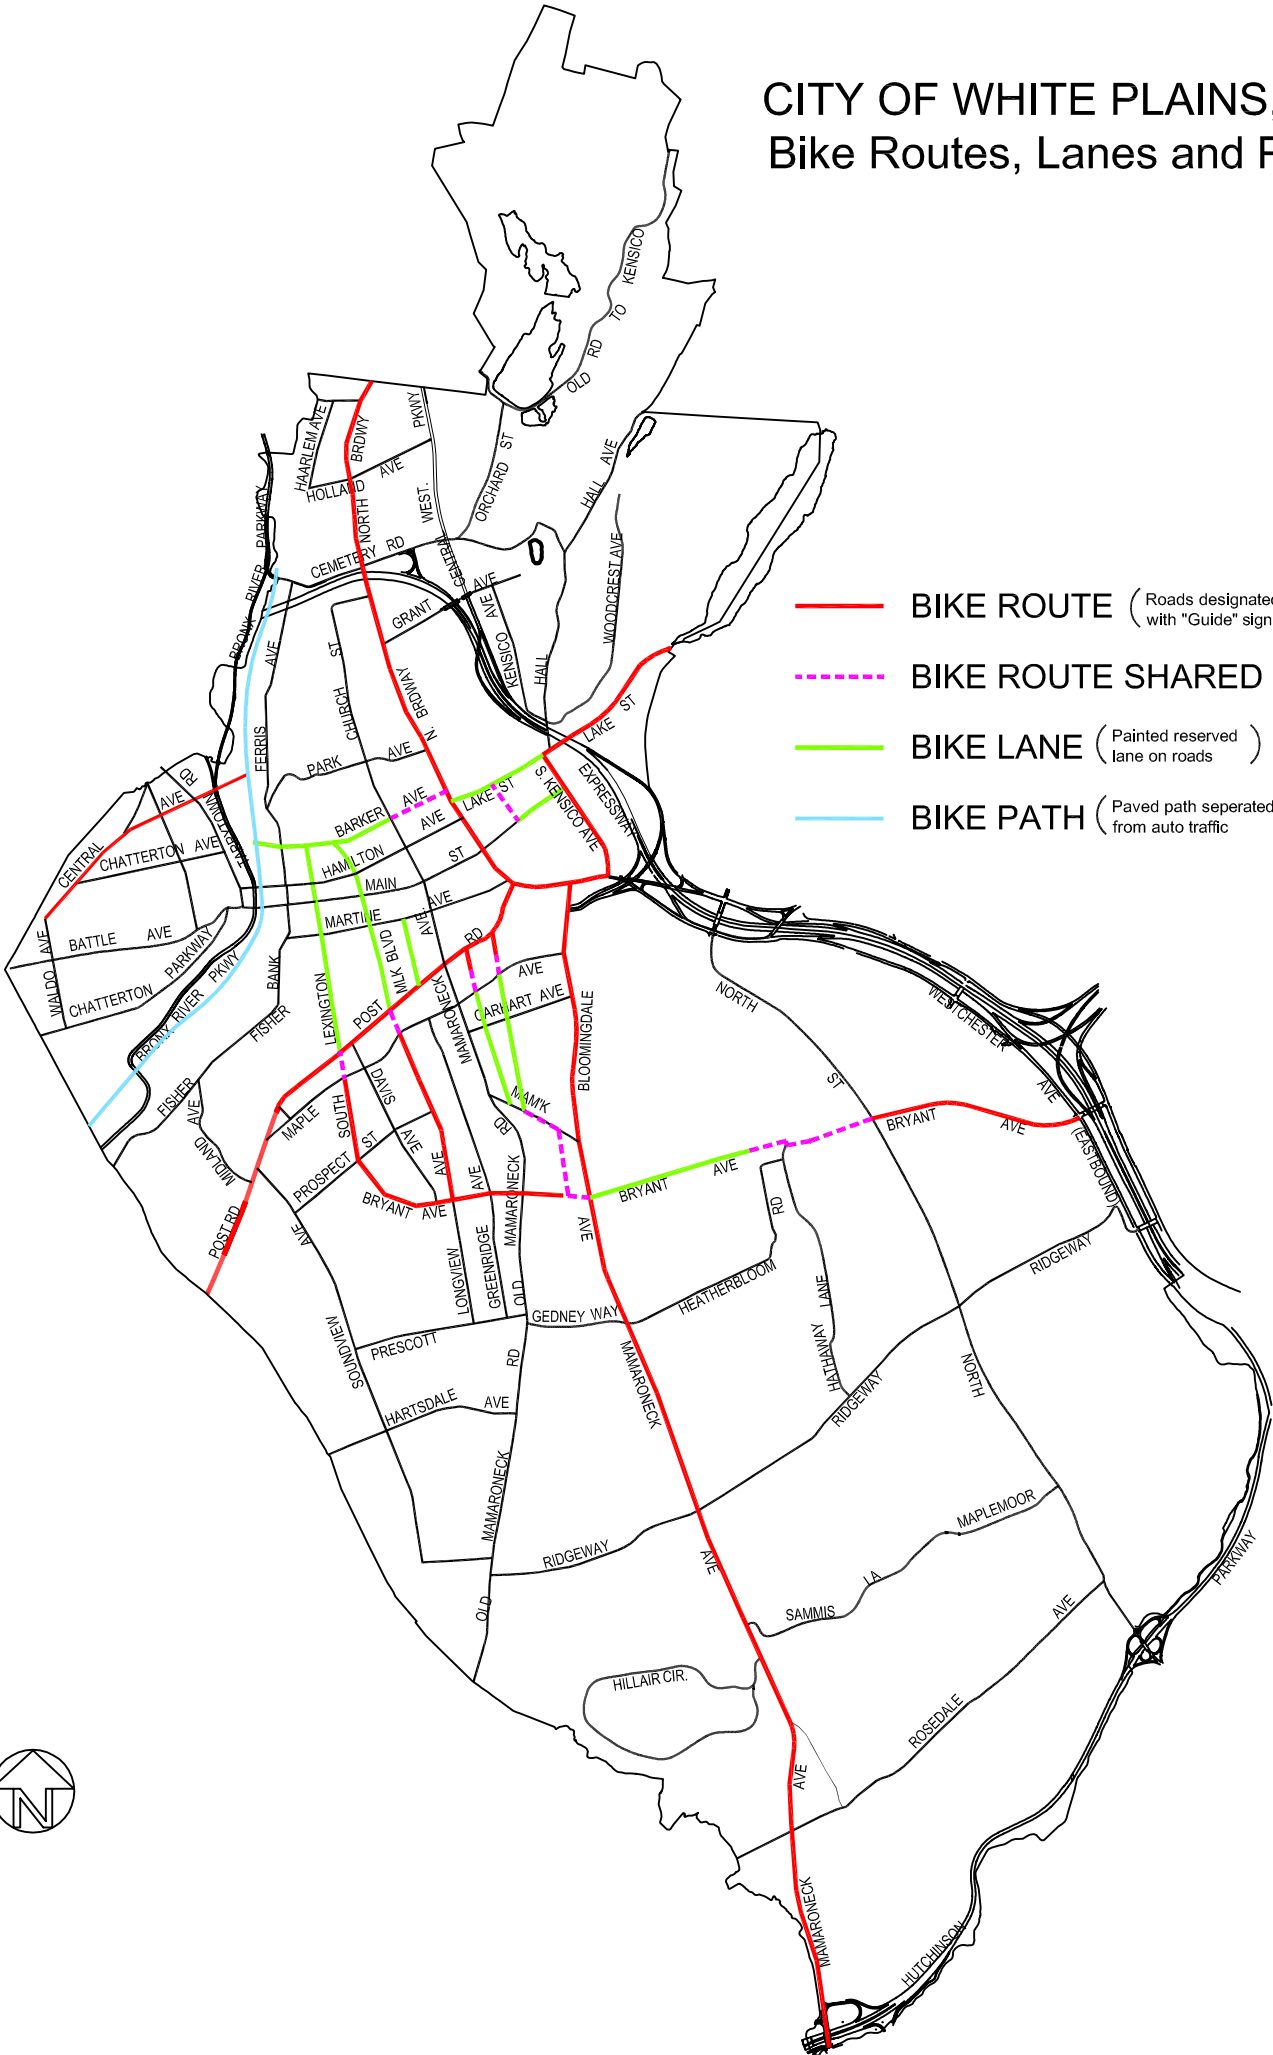

CITY OF WHITE PLAINS, N.Y. Bike Routes, Lanes and Paths

- BIKE ROUTE (Roads designated with "Guide" sign)
- - - BIKE ROUTE SHARED (Routes with "Sharrow" Markings)
- BIKE LANE (Painted reserved lane on roads)
- BIKE PATH (Paved path separated from auto traffic)